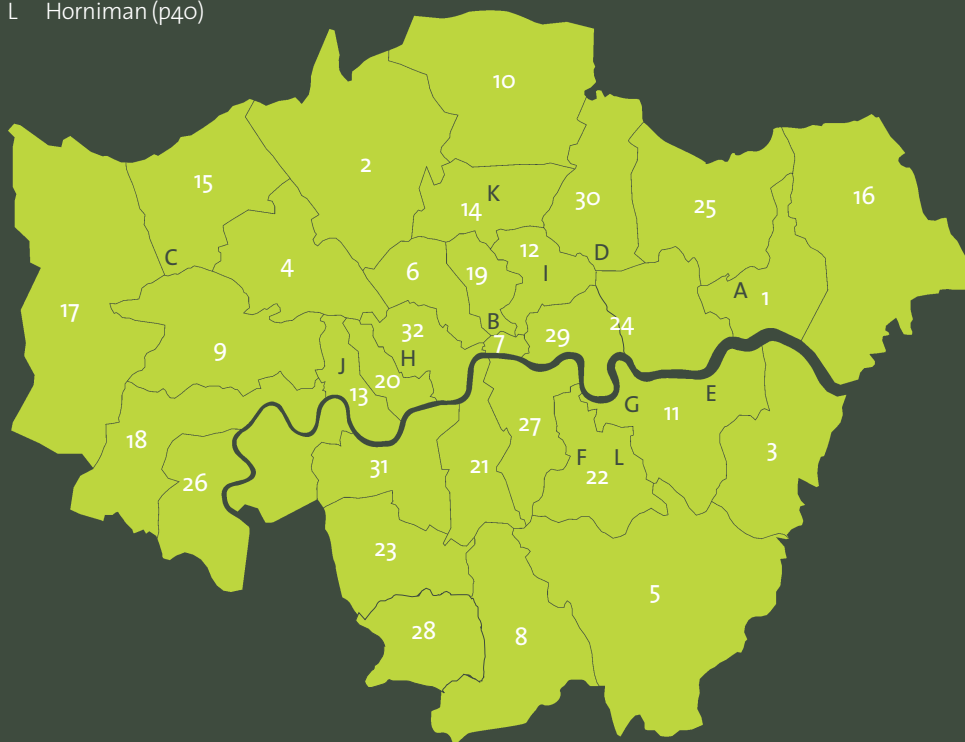

Liveable City of London – new landscape by St Paul's Cathedral

- 1 Barking and Dagenham 2 Barnet 3 Bexley 4 Brent 5 Bromley 6 Camden
- 7 City of London 8 Croydon 9 Ealing 10 Enfield 11 Greenwich 12 Hackney
- 13 Hammersmith and Fulham 14 Haringey 15 Harrow 16 Havering 17 Hillingdon
- 18 Hounslow 19 Islington 20 Kensington and Chelsea 21 Lambeth 22 Lewisham
- 23 Merton 24 Newham 25 Redbridge 26 Richmond 27 Southwark 28 Sutton
- 29 Tower Hamlets 30 Waltham Forest 31 Wandsworth 32 Westminster