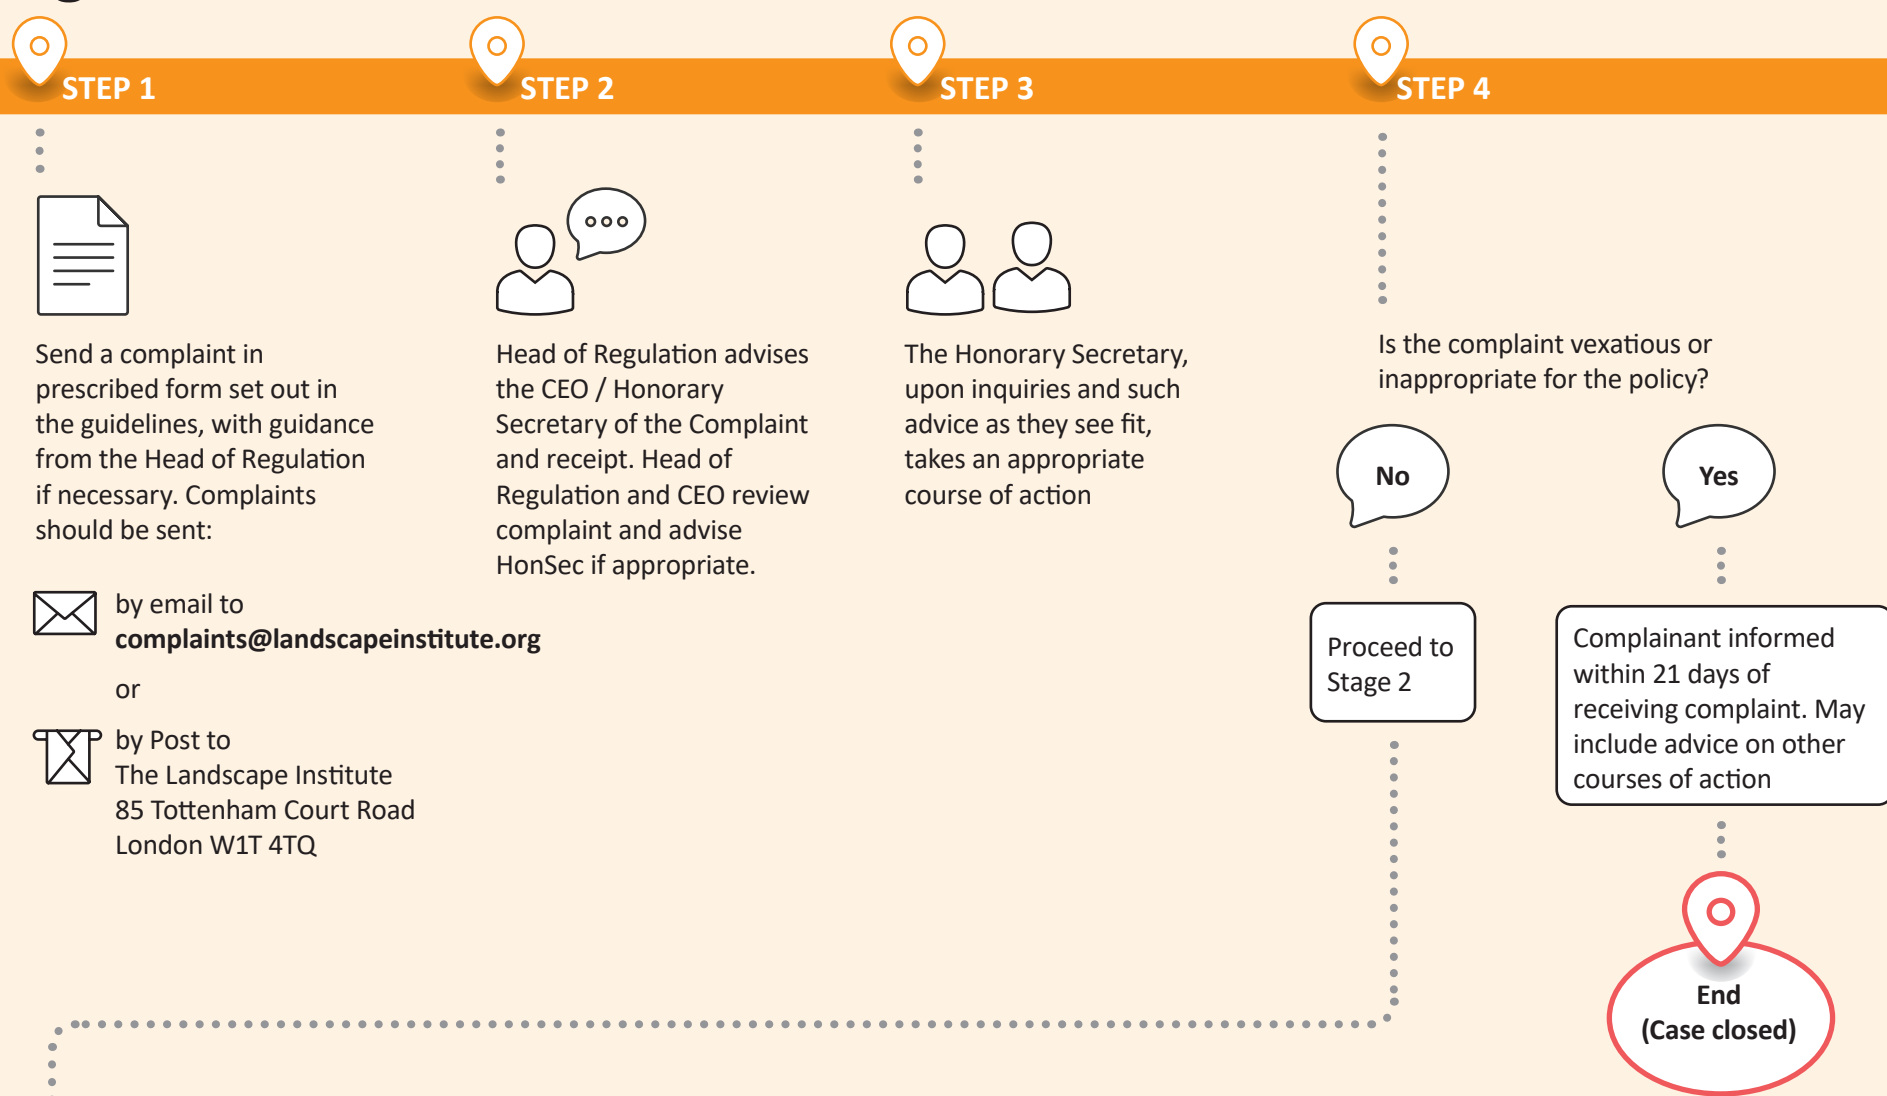

Landscape Institute Complaints brought under the Code of Conduct

Journey Map

Stage 1

Stage 2

Stage 3 – Appeal