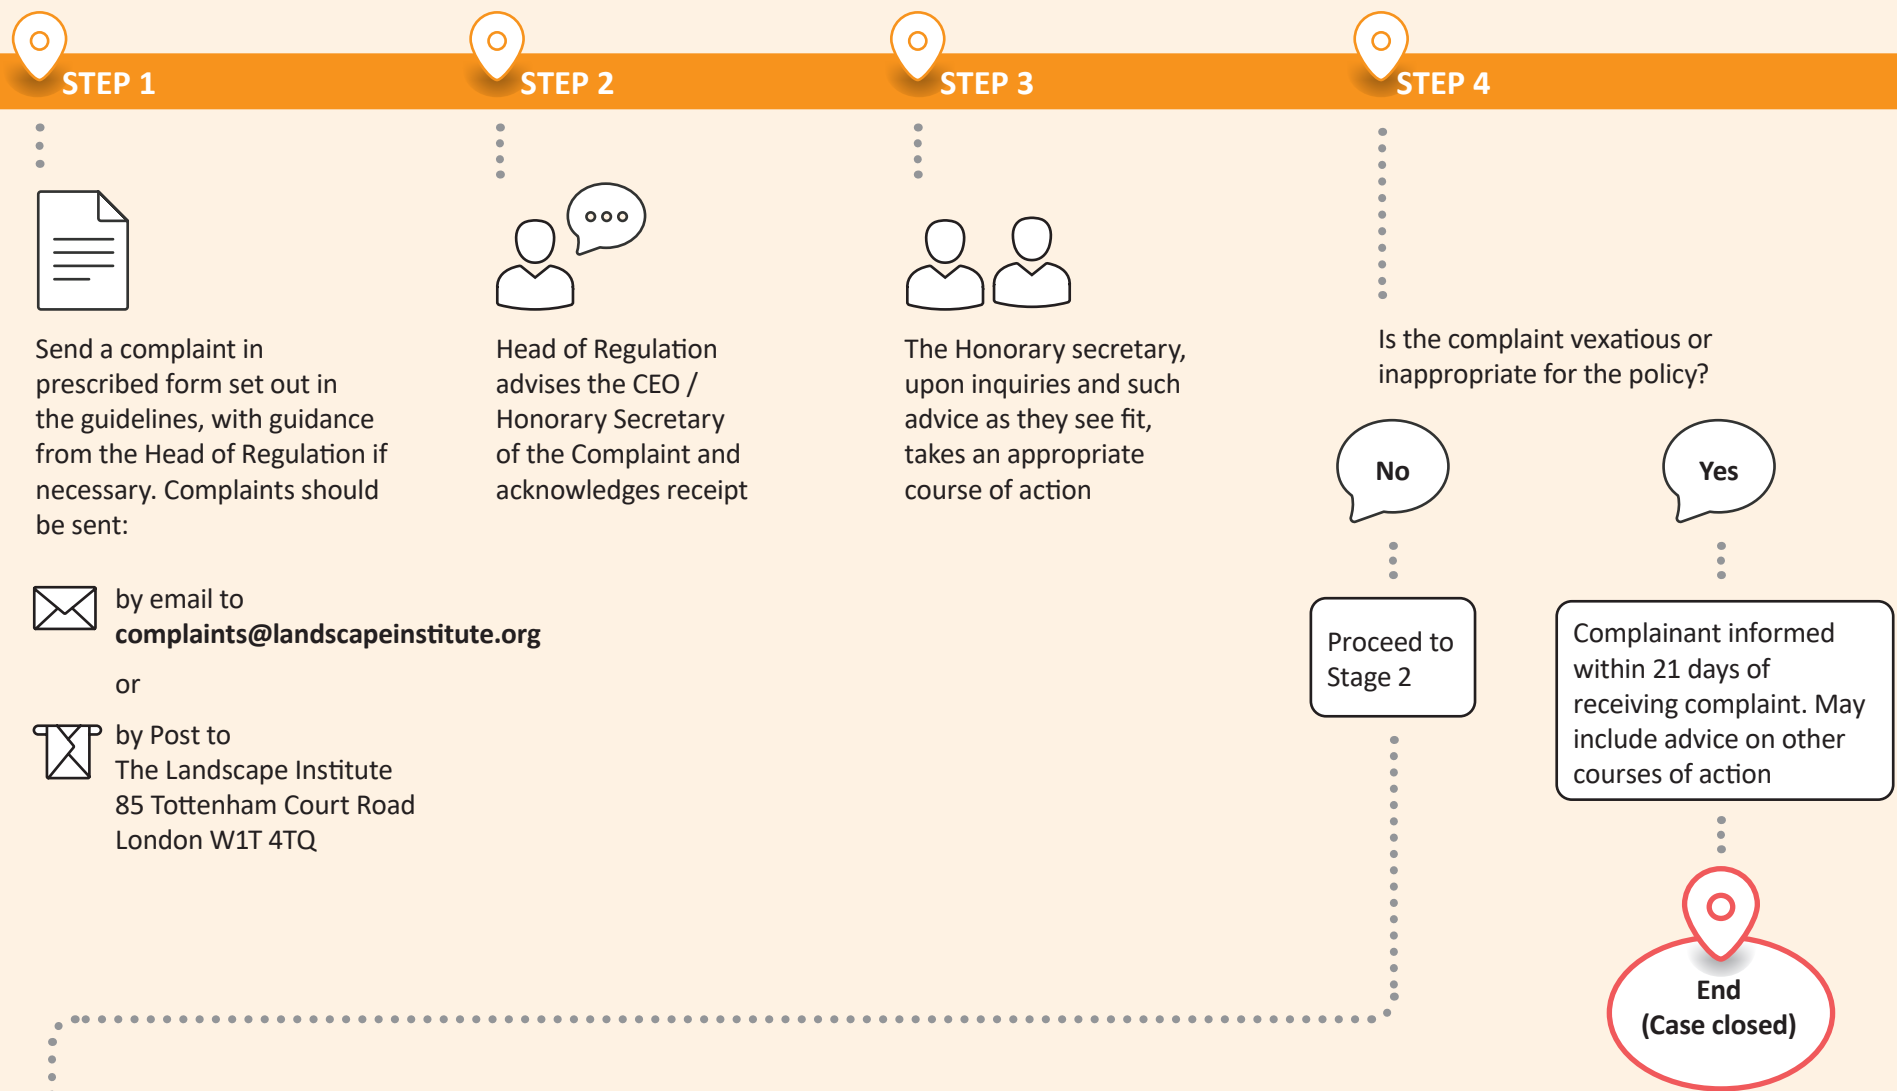

Landscape Institute Complaints brought under the Code of Conduct

Journey Map

Stage 1

Stage 2

Stage 3 – Appeal